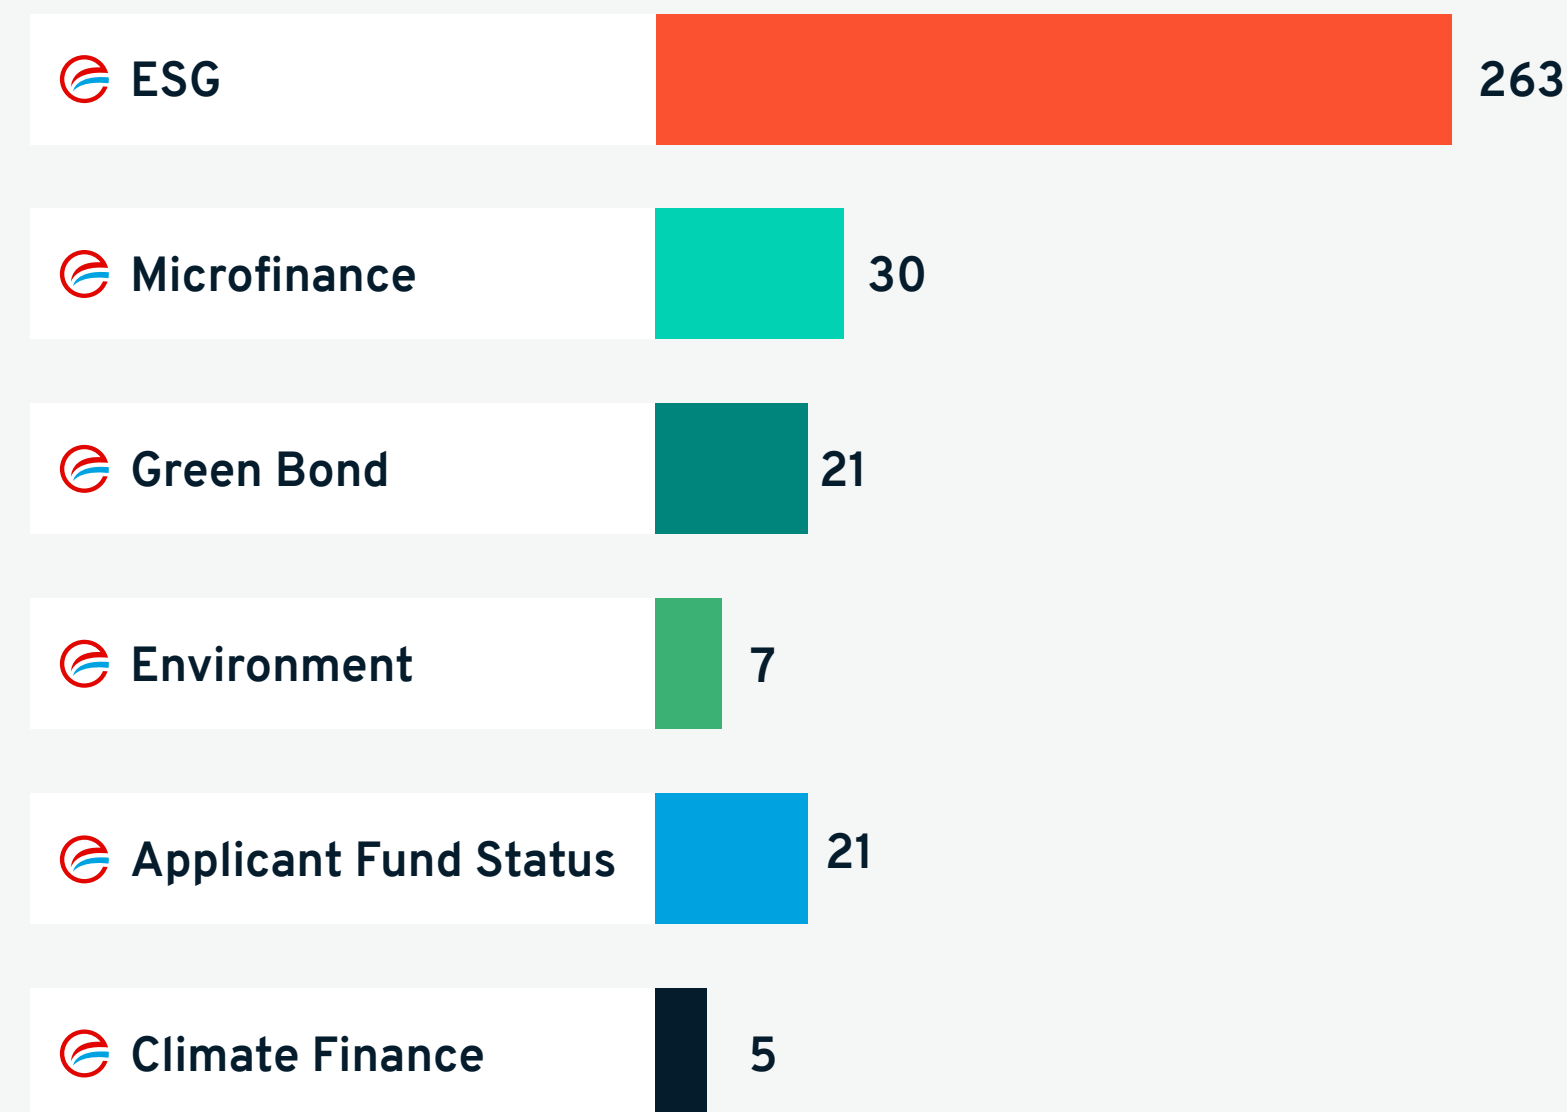

LuxFLAG Labels

Key numbers as at 01 April 2021

Type of Label

LuxFLAG Label Growth

Associate Members of LuxFLAG

Key numbers as at 01 April 2021

LuxFLAG Associate Members represent:

Charter Members of LuxFLAG